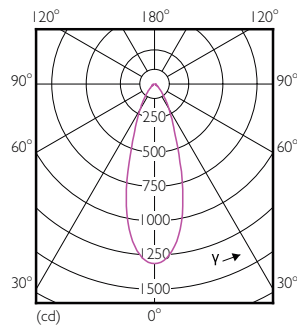

Product data

General Information	
Cap-Base	GU10 [GU10]
Nominal Lifetime (Nom)	25000 h
Switching Cycle	50000X
Technical Type	7-80W
Light Technical	
Color Code	830 [CCT of 3000K]
Beam Angle (Nom)	36 °
Luminous Flux (Nom)	590 lm
Luminous Flux (Rated) (Nom)	590 lm
Luminous Intensity (Nom)	1200 cd
Color Designation	White (WH)
Rated Beam Angle	36 °
Correlated Color Temperature (Nom)	3000 K
Luminous Efficacy (Rated) (Nom)	84.29 lm/W

Dimensional drawing

GU10 230V7W-80W 570lm 36D 3000K GU10 Dim

Product	D	C
MAS LED spot VLE D 7-80W GU10 830 36D	50 mm	54 mm

Photometric data

MASTER LEDspotMV 80W GU10 830 36D

MASTER VALUE LEDspot MV

Photometric data