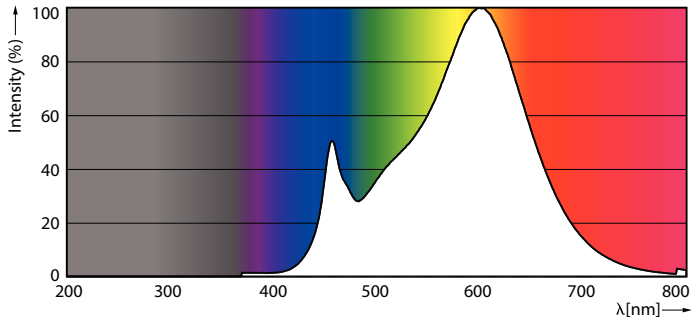

Product data

General Information	
Cap-Base	GU10 [GU10]
Nominal Lifetime (Nom)	25000 h
Switching Cycle	50000X
Technical Type	7-80W
Light Technical	
Color Code	830 [CCT of 3000K]
Beam Angle (Nom)	36 °
Luminous Flux (Nom)	590 lm
Luminous Flux (Rated) (Nom)	590 lm
Luminous Intensity (Nom)	1200 cd
Color Designation	White (WH)
Rated Beam Angle	36 °
Correlated Color Temperature (Nom)	3000 K
Luminous Efficacy (Rated) (Nom)	84.29 lm/W

Color Consistency	<6
Color Rendering Index (Nom)	80
LLMF At End Of Nominal Lifetime (Nom)	70 %
Luminous Flux in 90° Cone (Rated)	590 lm
Operating and Electrical	
Input Frequency	50 to 60 Hz
Power (Rated) (Nom)	7 W
Lamp Current (Nom)	35 mA
Wattage Equivalent	80 W
Starting Time (Nom)	0.5 s
Warm Up Time to 60% Light (Nom)	0.5 s
Power Factor (Nom)	0.8
Voltage (Nom)	220-240 V

Dimensional drawing

GU10 230V7W-80W 570lm 36D 3000K GU10 Dim

Product	D	C
MAS LED spot VLE D 7-80W GU10 830 36D	50 mm	54 mm

Photometric data

MASTER LEDspotMV 80W GU10 830 36D

MASTER VALUE LEDspot MV

Photometric data