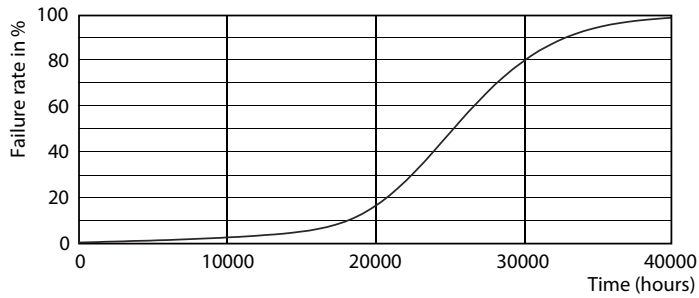

Lifetime

MASTER LEDspotMV 80W GU10 830 36D