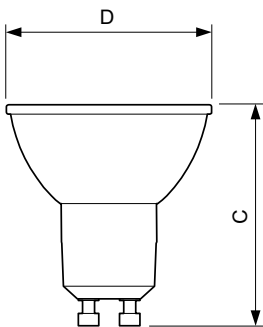

Dimensional drawing

GU10 230V7W-80W 570lm 36D 3000K GU10 Dim

Product	D	C
MAS LED spot VLE D 7-80W GU10 830 36D	50 mm	54 mm

Photometric data

MASTER LEDspotMV 80W GU10 830 36D

MASTER VALUE LEDspot MV

Photometric data