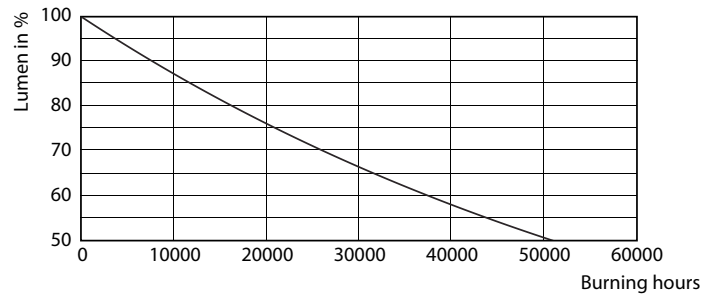

MASTER LEDspotMV 80W GU10 830 36D