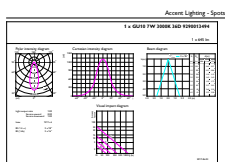

Dimensional drawing

GU10 230V7W-80W 570lm 36D 3000K GU10 Dim

Product	D	C
MAS LED spot VLE D 7-80W GU10 830 36D	50 mm	54 mm

Photometric data

MASTER LEDspotMV 80W GU10 830 36D

MASTER VALUE LEDspot MV

Photometric data