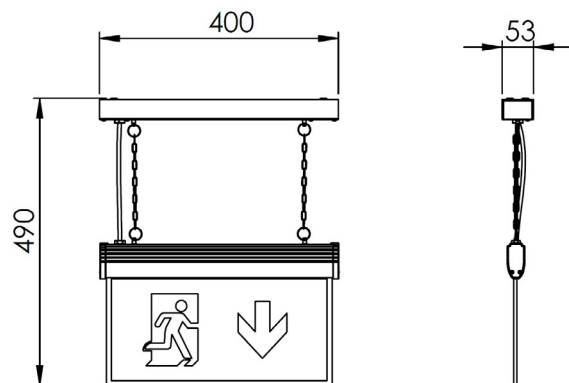

Specification

**Self-contained - to specify state the following
IP20 LED double sided ceiling mounted self-contained
emergency EXIT sign as the HORIZON LED range.**

Part Number _____