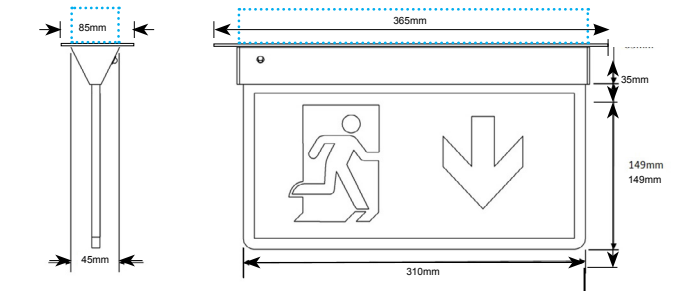

Recessed version