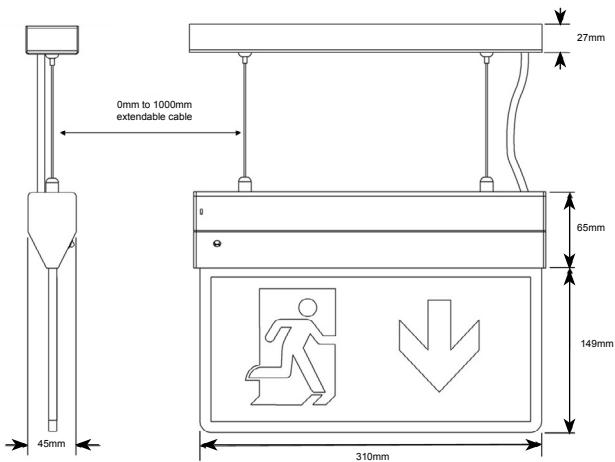

Lamp Options

- 14 white LEDs
- Lamp colour - 5000K.
- Lamp power - 0.4W

Materials

- Body - aluminum.
- Ceiling plate - steel, powder coated
- Panel - flame retardant acrylic
- Legend - flame retardant PVC
- Batteries (self-contained) - Ni-Cd

Installation notes

- Suitable for ceiling mounting
- Suitable for wall mounting - bracket provided
- Suitable for side wall mounting - bracket provided
- Suitable for hanging blade mounting.
- Suitable for recessed mounting - recessing trim provided.
- Hanging blade suspension cable allows 1000mm drop
- 20mm cable entry on ceiling bracket
- Universal legend kit supplied as standard
- Supplied complete with LED lamp source.

Options

- Maintained 3 hour duration

Hanging blade version