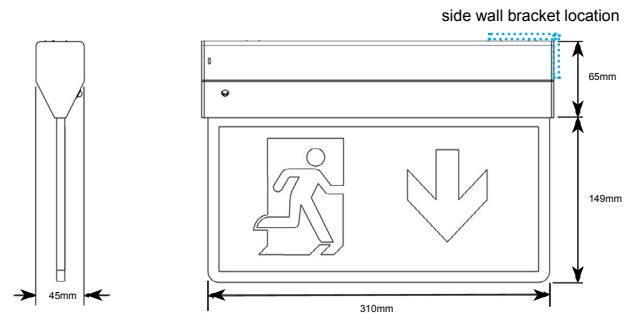

Specification

Self-contained - to specify state the following
IP20 double sided self-contained emergency EXIT sign,
multiple mounting options offering recessed, wall, side
wall, ceiling and hanging mounting options, complete
with universal legend kit as the FUSION range. Part
Number _____

Colours

EXIT sign legend options

Recessed version

Recessed trim

Side wall mounted version

Ventilux Ltd, IDA Business Park, Southern Cross Road, Bray, County Wicklow A98 T276, Ireland
 Telephone +353 (0)1 214 8800 - Fax +353 (0)1 280 5729 - E-mail sales@ventilux.ie - www.ventilux.ie