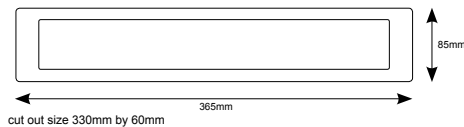

Colours

EXIT sign legend options

Recessed version

Recessed trim

Side wall mounted version

Ventilux Ltd, IDA Business Park, Southern Cross Road, Bray, County Wicklow A98 T276, Ireland
 Telephone +353 (0)1 214 8800 - Fax +353 (0)1 280 5729 - E-mail sales@ventilux.ie - www.ventilux.ie