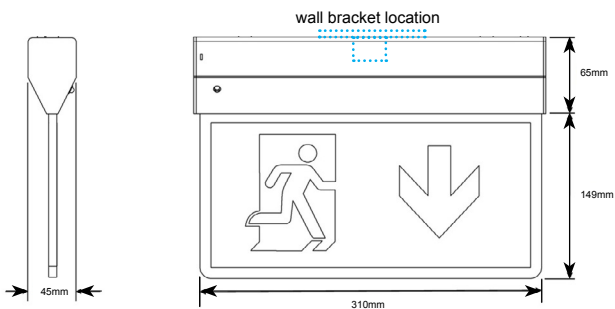

Wall mounted version

Catalogue Numbers

System Mode	Part Number	Weight (kg)
Maintained 3 hour - brushed chrome	FSM3/LED/CH	2.0
Maintained 3 hour - white	FSM3/LED/WH	2.0

Specification

Self-contained - to specify state the following
IP20 double sided self-contained emergency EXIT sign,
multiple mounting options offering recessed, wall, side
wall, ceiling and hanging mounting options, complete
with universal legend kit as the FUSION range. Part
Number _____