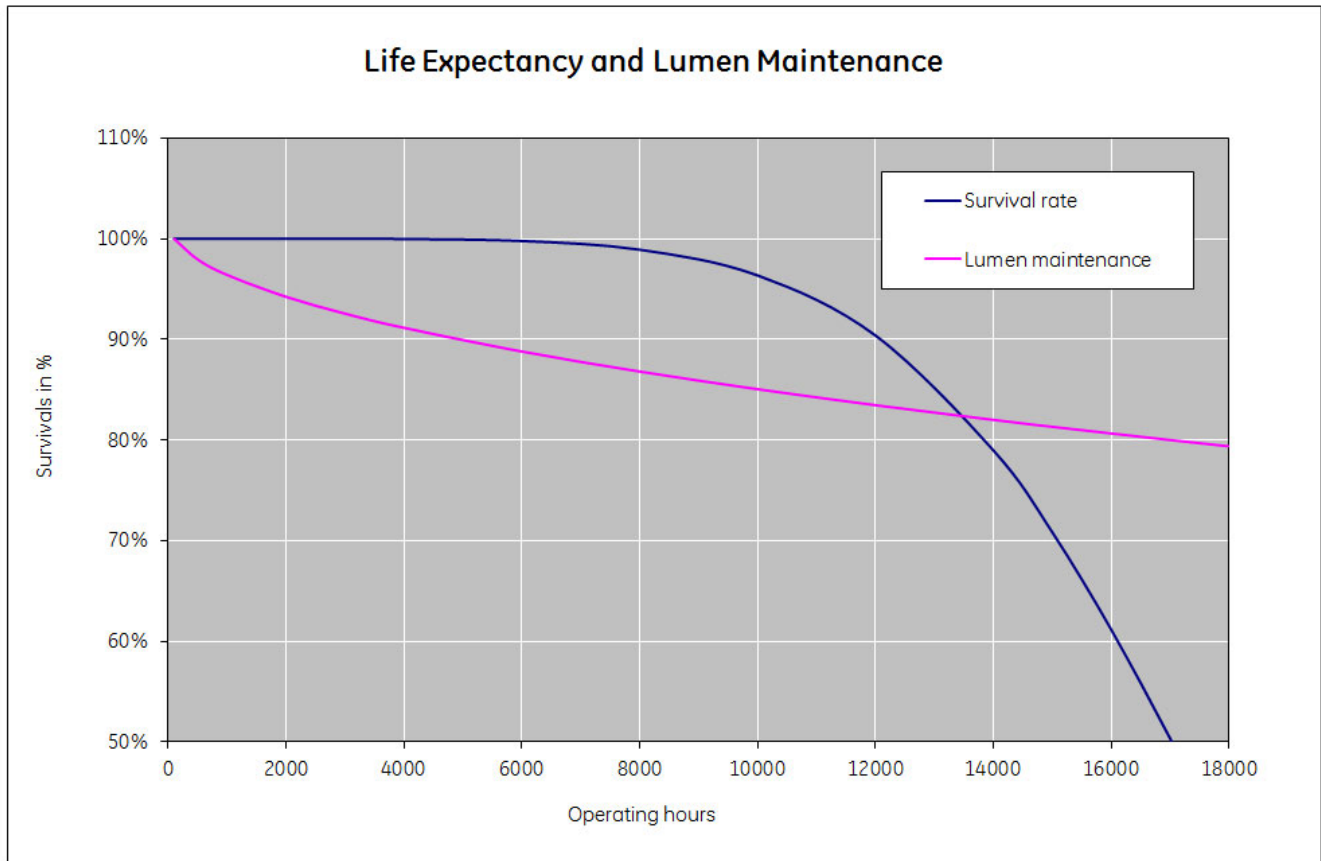

Survival data

Downloads & Links

[Go to the catalog site (HTTP)](#)

[CFL Non-Integrated Spectrum Catalogue (PDF)](#)

[Biax™ T and T/E Data sheet (PDF)](#)

[Lighting design tools & calculators (HTTP)](#)

[Disposing and Cleaning of CFL Lamps (HTTP)](#)

[High-res images / Technical drawings (HTTP)](#)

[Certificate for the Quality Management System of GE Lighting EMEA (PDF)](#)

[Certificate for the Environmental Management System of GE Lighting EMEA (PDF)](#)