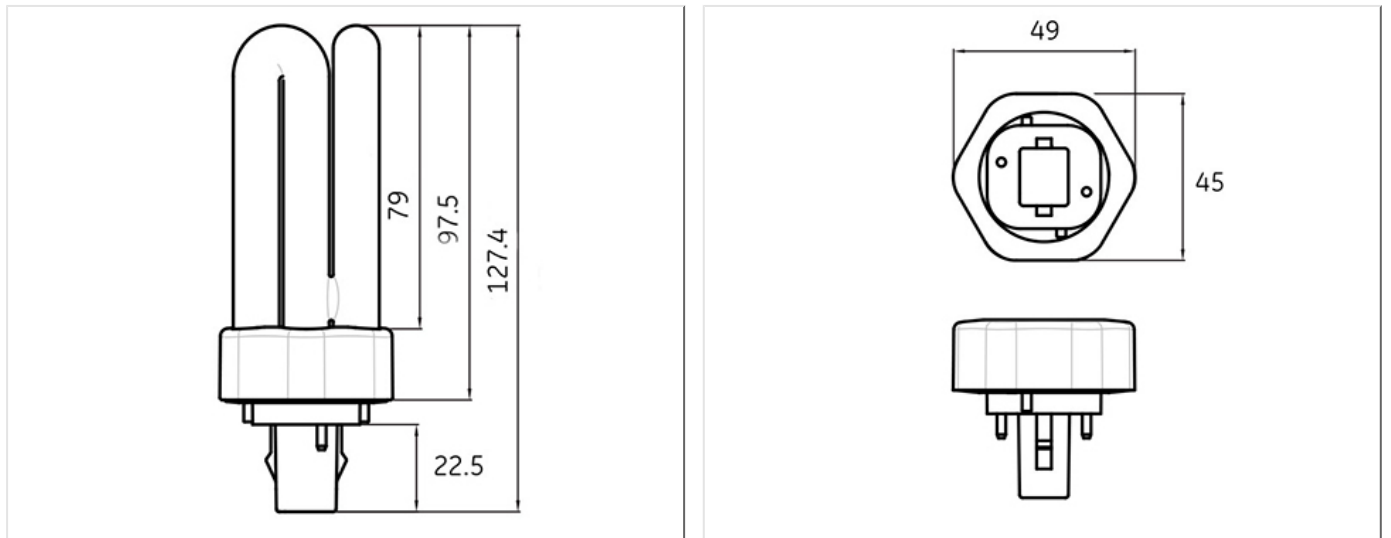

Logistic data

DUN Code	00043168359399
EAN Code	0043168359399
Pack Quantity	10
Layer quantity	320 EUR. 360 UK
Layer quantity EUR	320
Layer quantity UK	360
Pallet quantity EUR (PC)	1920
Pallet quantity UK (PC)	2160
Outer case size	263 x 110 x 154 (mm)
Product status	Available

Technical drawing