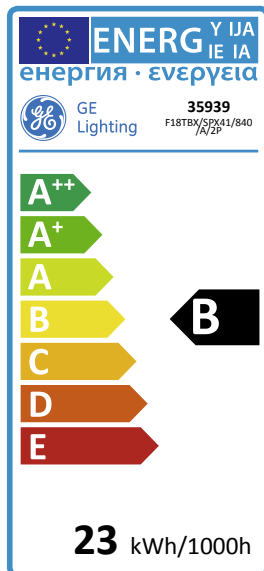

GE Lighting

23
kWh/1000h

B
energy class

67
lumens/watt

Biax™ T 2-pin with Amalgam, Internal Starter

F18TBX/SPX41/840/A/2P

35939

Product information

Application areas

Product data

Cap/Base	GX24d-2
Bulb Shape	Hex plug-in
Bulb maximum overall diameter [mm]	49.3
Maximum Overall Length [mm]	127.4
Net weight per piece [g]	85
Gross weight per piece [g]	125
Operating position	U - Universal
Mercury Content [mg]	1.3
UV radiance	exempt
Brand	General Electric (GE)

Performance data

Colour Code	840
Colour Rendering Index (CRI) [Ra]	82
Nominal correlated colour temperature (CCT) [K]	4000
Nominal lumens [lm]	1200
Energy efficiency class (EEC)	B
Rated Life [h]	10000
Weighted energy consumption [kWh/1000h]	22.1

Electrical data

Nominal power [W]	18
Nominal lamp voltage [V]	100
Operating Temperature (MIN) [°C]	-15
Starting ambient temperature range	-15
Dimming Capability	No

Logistic data

DUN Code	00043168359399
EAN Code	0043168359399
Pack Quantity	10
Layer quantity	320 EUR. 360 UK
Layer quantity EUR	320
Layer quantity UK	360
Pallet quantity EUR (PC)	1920
Pallet quantity UK (PC)	2160
Outer case size	263 x 110 x 154 (mm)
Product status	Available