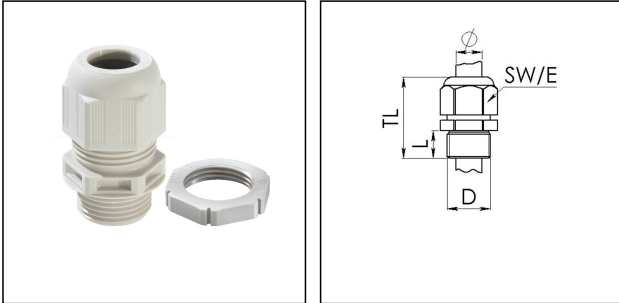

## GLP20+ grey

Cable gland with locknut, polyamide, M20, RAL 7035

Products may differ in size, colour and appearance to those shown. If you require further information or customisation, please contact us directly.

Material cable gland	Polyamide
Material sealing gasket	EPDM
Protection class	IP69, IP68 (5 bar 30 min)
Temp. range min	-40 °C
Temp. range max	100 °C
Glow wire test	750 °C
Thread type	M
Ø Connection thread D	20
Lead	1,5
Length screw-in thread L	10 mm
Ø cable diameter min	7,5 mm
Ø cable diameter max	14 mm
Key width SW	24 mm
Collar diameter (E)	27 mm
Total length TL	36 mm - 45 mm
Type of cable anchorage	A
Install. torques fitting	4 N m
Install. torques fitting/EADR	3 N m
Install. torques cap nut	3 N m
Product Color	RAL 7035
Type	GLP20+ grey
Order no. RAL 7035	10100613
Packing unit	10