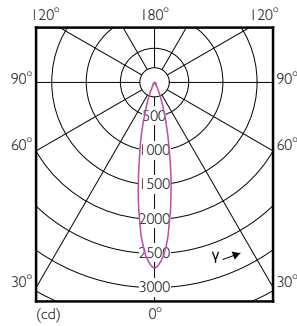

MAS LEDspotLV 43W GU5-3 927 24D MR16