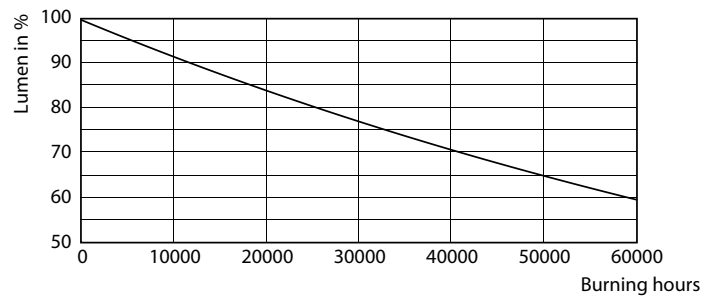

Product data

General Information	
Cap-Base	GU5.3 [GU5.3]
Nominal Lifetime (Nom)	40000 h
Switching Cycle	50000X
Technical Type	7.5-43W
Light Technical	
Color Code	927
Beam Angle (Nom)	24 °
Luminous Flux (Nom)	485 lm
Luminous Flux (Rated) (Nom)	485 lm
Luminous Intensity (Nom)	2400 cd
Color Designation	Warm White (WW)
Rated Beam Angle	24 °
Correlated Color Temperature (Nom)	2700 K
Luminous Efficacy (rated) (Nom)	64.67 lm/W
Color Consistency	<3

Color Rendering Index (Nom)	92
LLMF At End Of Nominal Lifetime (Nom)	70 %
Luminous Flux in 90° Cone (Rated)	485 lm
Operating and Electrical	
Power (Rated) (Nom)	7.5 W
Lamp Current (Nom)	880 mA
Wattage Equivalent	43 W
Starting Time (Nom)	0.5 s
Warm Up Time to 60% Light (Nom)	0.5 s
Power Factor (Nom)	0.7
Voltage (Nom)	ac electronic 12 V
Temperature	
T-Case Maximum (Nom)	93 °C

Photometric data

MAS LEDspotLV 43W GU5-3 927 24D MR16

MAS LEDspotLV 43W GU5-3 927 24D MR16

MASTER LEDspot ExpertColor LV

Photometric data

MAS LEDspotLV 43W GU5-3 927 24D MR16

Lifetime

MAS LEDspotLV 43W GU5-3 927 24D MR16