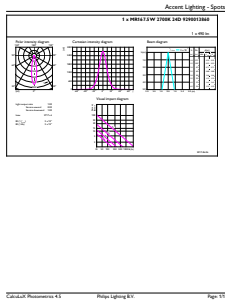

Color Rendering Index (Nom)	92
LLMF At End Of Nominal Lifetime (Nom)	70 %
Luminous Flux in 90° Cone (Rated)	485 lm
Operating and Electrical	
Power (Rated) (Nom)	7.5 W
Lamp Current (Nom)	880 mA
Wattage Equivalent	43 W
Starting Time (Nom)	0.5 s
Warm Up Time to 60% Light (Nom)	0.5 s
Power Factor (Nom)	0.7
Voltage (Nom)	ac electronic 12 V
Temperature	
T-Case Maximum (Nom)	93 °C

Material Nr. (12NC) 929001386002

Net Weight (Piece) 0.034 kg

Dimensional drawing

MR16 12V 8-43W 550lm 24D 2700K GU5.3 D

Product	D	C
MASTER LED ExpertColor LED ExpertColor 7.5-43W MR16 927 24D	50.5 mm	46 mm

Photometric data

MAS LEDspotLV 43W GU5-3 927 24D MR16

MAS LEDspotLV 43W GU5-3 927 24D MR16

MASTER LEDspot ExpertColor LV

Photometric data

MAS LEDspotLV 43W GU5-3 927 24D MR16

Lifetime

MAS LEDspotLV 43W GU5-3 927 24D MR16