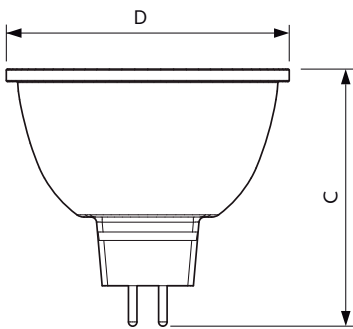

Material Nr. (12NC) 929001386002

Net Weight (Piece) 0.034 kg

Dimensional drawing

MR16 12V 8-43W 550lm 24D 2700K GU5.3 D

Product	D	C
MASTER LED ExpertColor LED ExpertColor 7.5-43W MR16 927 24D	50.5 mm	46 mm