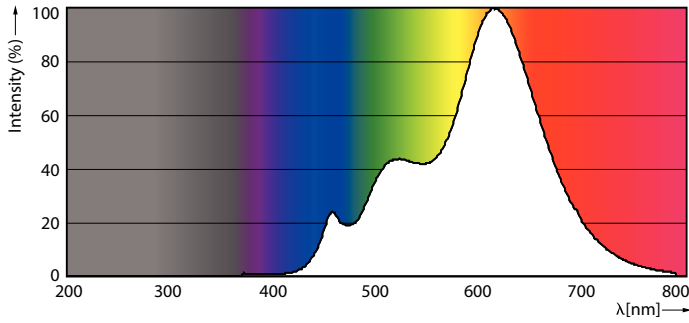

Product data

General Information	
Cap-Base	GU5.3 [GU5.3]
Nominal Lifetime (Nom)	40000 h
Switching Cycle	50000X
Technical Type	7.5-43W
Light Technical	
Color Code	927
Beam Angle (Nom)	24 °
Luminous Flux (Nom)	485 lm
Luminous Flux (Rated) (Nom)	485 lm
Luminous Intensity (Nom)	2400 cd
Color Designation	Warm White (WW)
Rated Beam Angle	24 °
Correlated Color Temperature (Nom)	2700 K
Luminous Efficacy (rated) (Nom)	64.67 lm/W
Color Consistency	<3

Color Rendering Index (Nom)	92
LLMF At End Of Nominal Lifetime (Nom)	70 %
Luminous Flux in 90° Cone (Rated)	485 lm
Operating and Electrical	
Power (Rated) (Nom)	7.5 W
Lamp Current (Nom)	880 mA
Wattage Equivalent	43 W
Starting Time (Nom)	0.5 s
Warm Up Time to 60% Light (Nom)	0.5 s
Power Factor (Nom)	0.7
Voltage (Nom)	ac electronic 12 V
Temperature	
T-Case Maximum (Nom)	93 °C

Photometric data

MAS LEDspotLV 43W GU5-3 927 24D MR16

MAS LEDspotLV 43W GU5-3 927 24D MR16

MASTER LEDspot ExpertColor LV

Photometric data

MAS LEDspotLV 43W GU5-3 927 24D MR16

Lifetime

MAS LEDspotLV 43W GU5-3 927 24D MR16